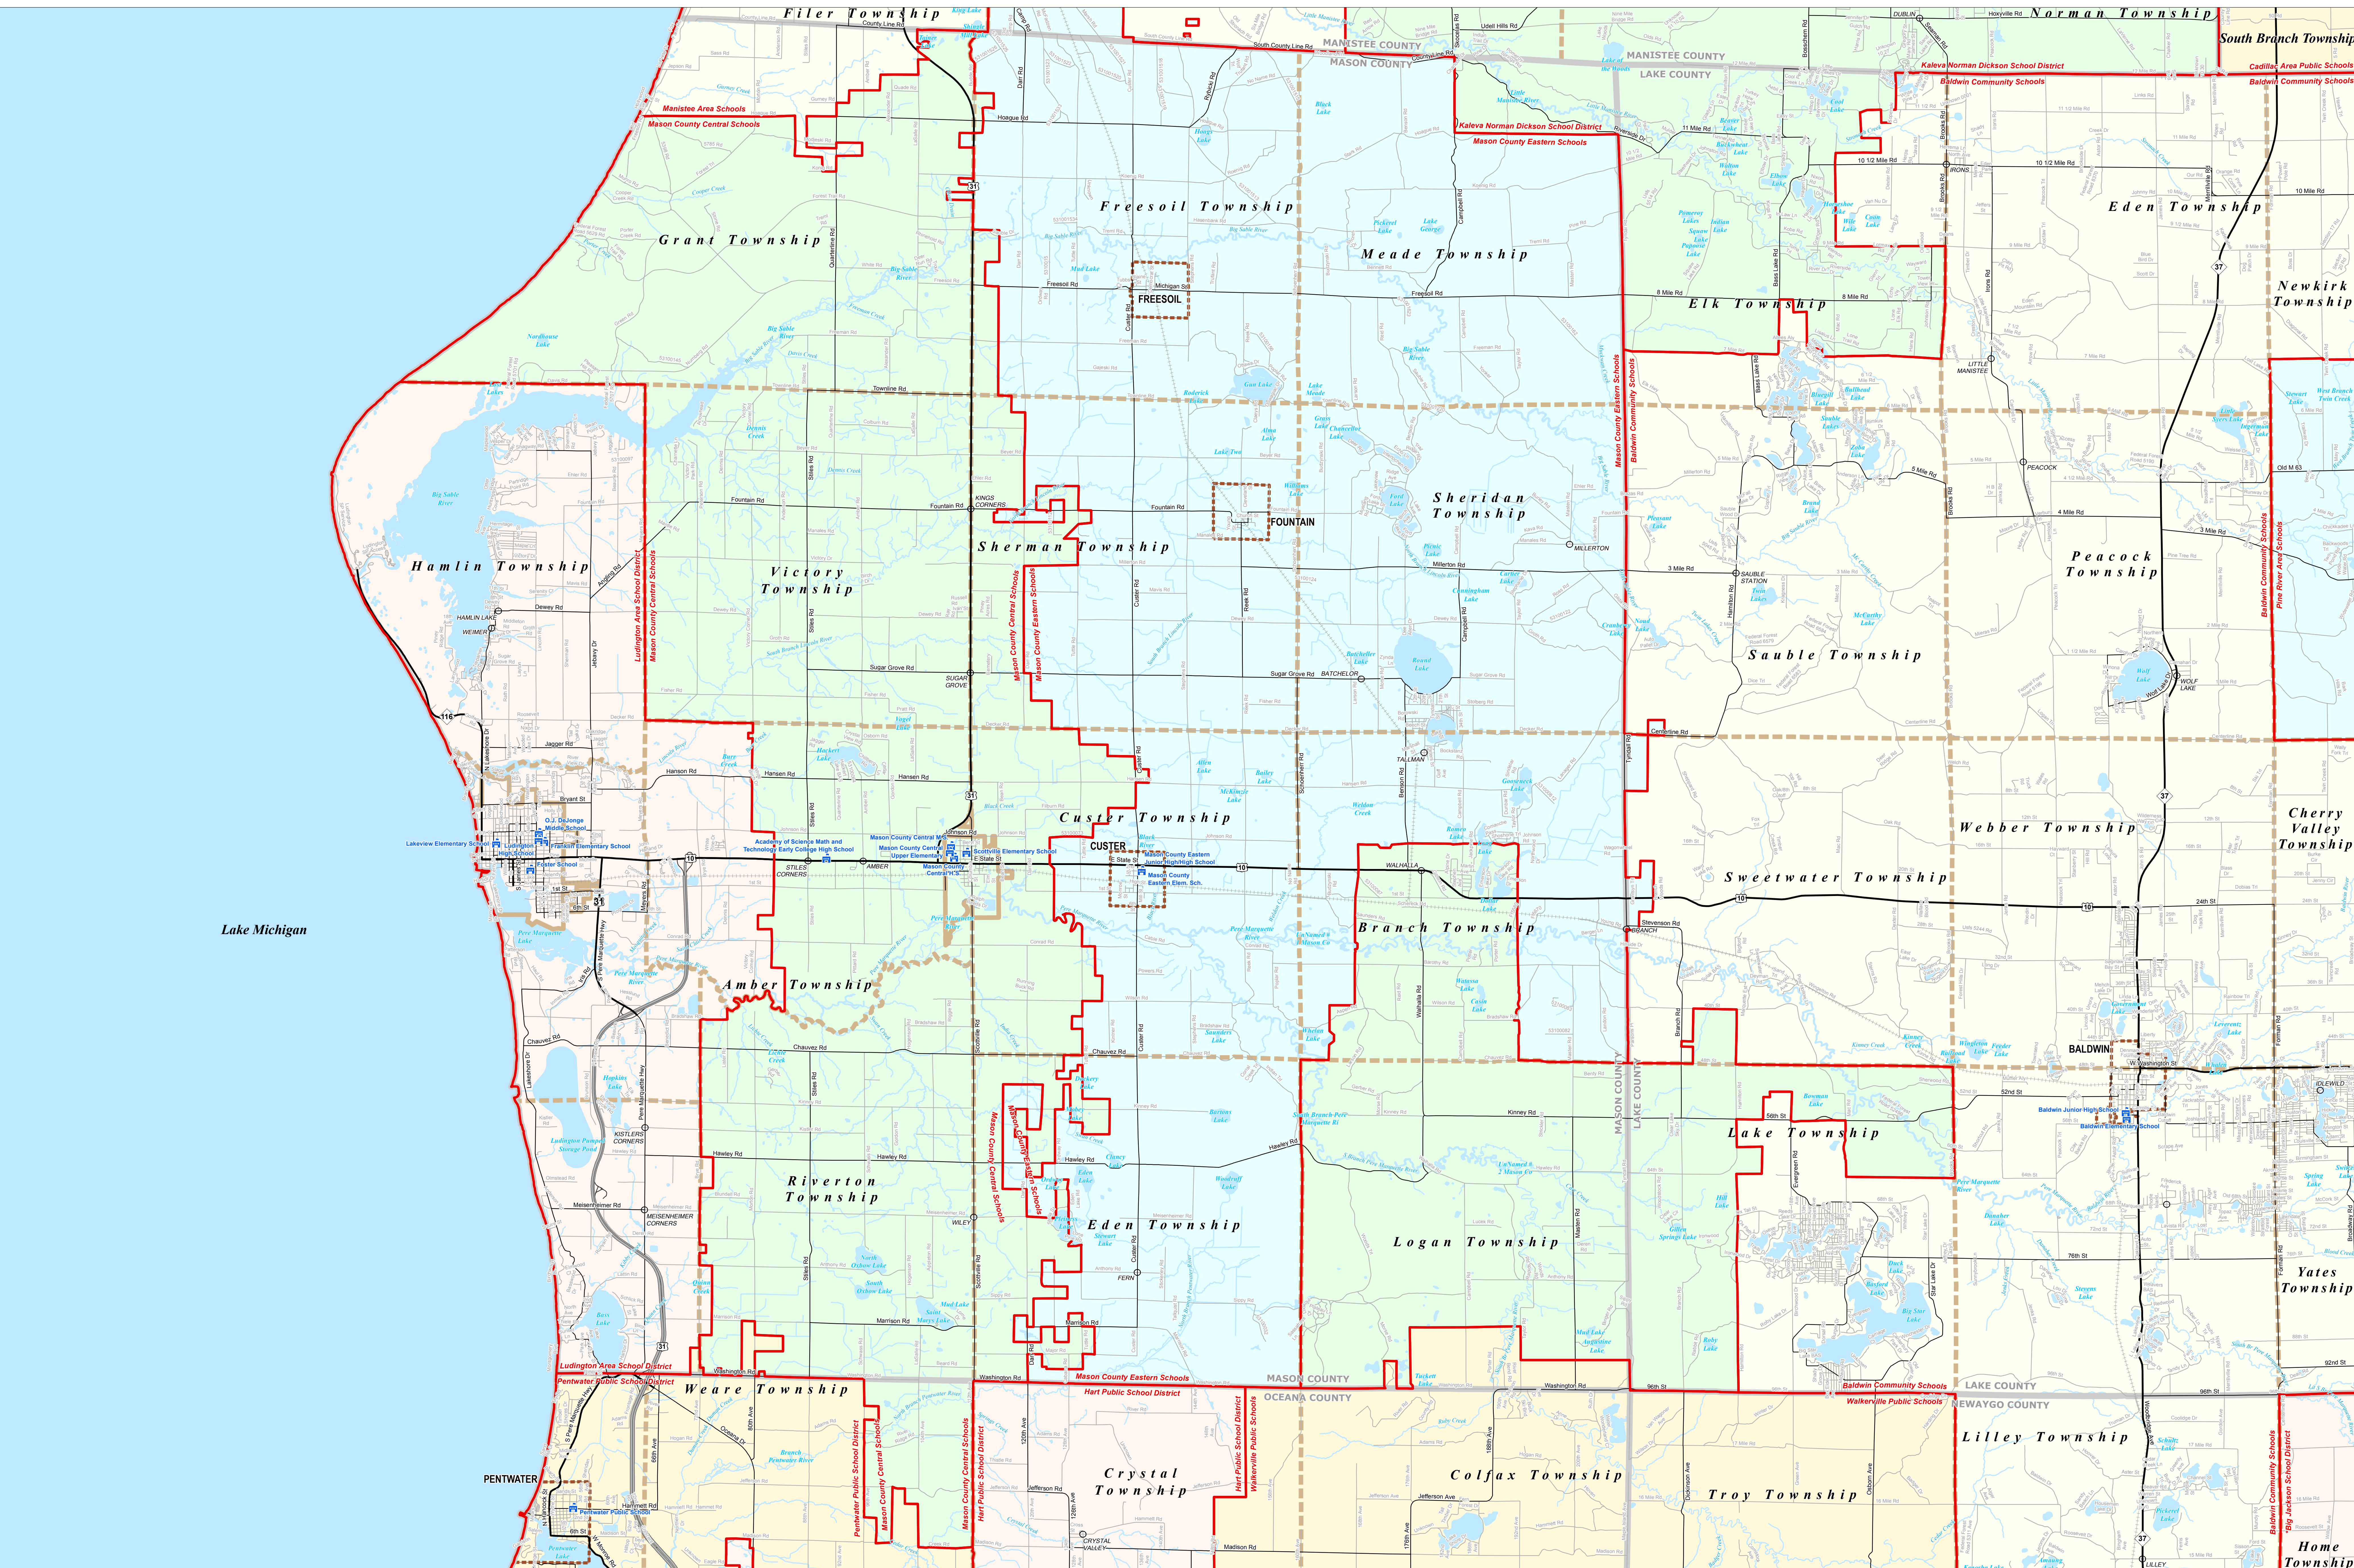

MASON COUNTY CENTRAL SCHOOLS

Mason-Lake ISD

0 0.25 0.5 Miles

All information presented in this publication is in the public domain and may be reproduced, reprinted, and redistributed as desired.

School District	Unincorporated Place	Railroad
County	School	Water Feature
City	Freeway	River, Stream, or Drain
Township	Highway	
Village	Primary Road	
Census Designated Place	Local Road